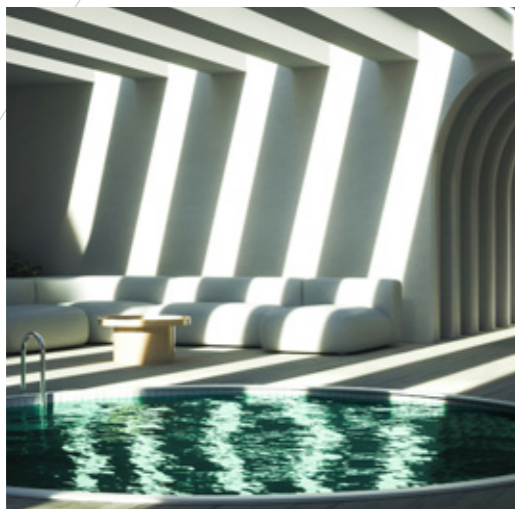

A clubhouse
for every side
of you

Stands as a centerpiece of
life, unfolding across four
levels of calm, connection,
and vitality

The clubhouse is a retreat for everyday living, where natural light, flowing forms, and vibrant accents create an inviting setting to relax, gather, and feel at home. A place where moments turn into memories.

A stage for
movement
and expression

For
the social
you

An elevated lounge for moments to gather and unwind

The club lounge is a sophisticated social retreat, where soaring ceilings, natural light, and seamless connections to the terrace meet elegant seating and curated details, creating a refined yet welcoming atmosphere for both quiet reflection and shared experiences.

Imagination, laughter, and movement for every age

The cinema room is a cozy retreat for relaxation and entertainment, with plush seating and acoustic design for an immersive experience. On another level, the games room provides a vibrant setting for shared activities and friendly competition. Together, these spaces blend comfort, fun, and connection, becoming the heart of the social experience.

Spaces to recharge, reconnect, and feel centered

The wellness area is designed to nurture body and mind, offering a holistic escape from the everyday. From calming saunas and revitalizing showers to serene treatment rooms and vitality pools, every detail enhances wellbeing.