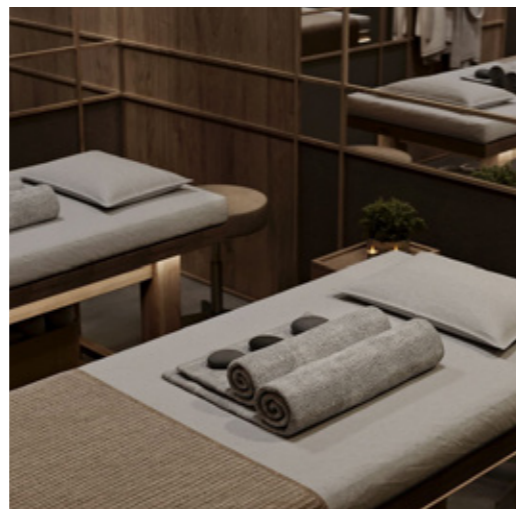

A stage for
movement
and expression

For
the social
you

An elevated lounge for moments to gather and unwind

The club lounge is a sophisticated social retreat, where soaring ceilings, natural light, and seamless connections to the terrace meet elegant seating and curated details, creating a refined yet welcoming atmosphere for both quiet reflection and shared experiences.

Imagination, laughter, and movement for every age

The cinema room is a cozy retreat for relaxation and entertainment, with plush seating and acoustic design for an immersive experience. On another level, the games room provides a vibrant setting for shared activities and friendly competition. Together, these spaces blend comfort, fun, and connection, becoming the heart of the social experience.

Spaces to recharge, reconnect, and feel centered

The wellness area is designed to nurture body and mind, offering a holistic escape from the everyday. From calming saunas and revitalizing showers to serene treatment rooms and vitality pools, every detail enhances wellbeing.